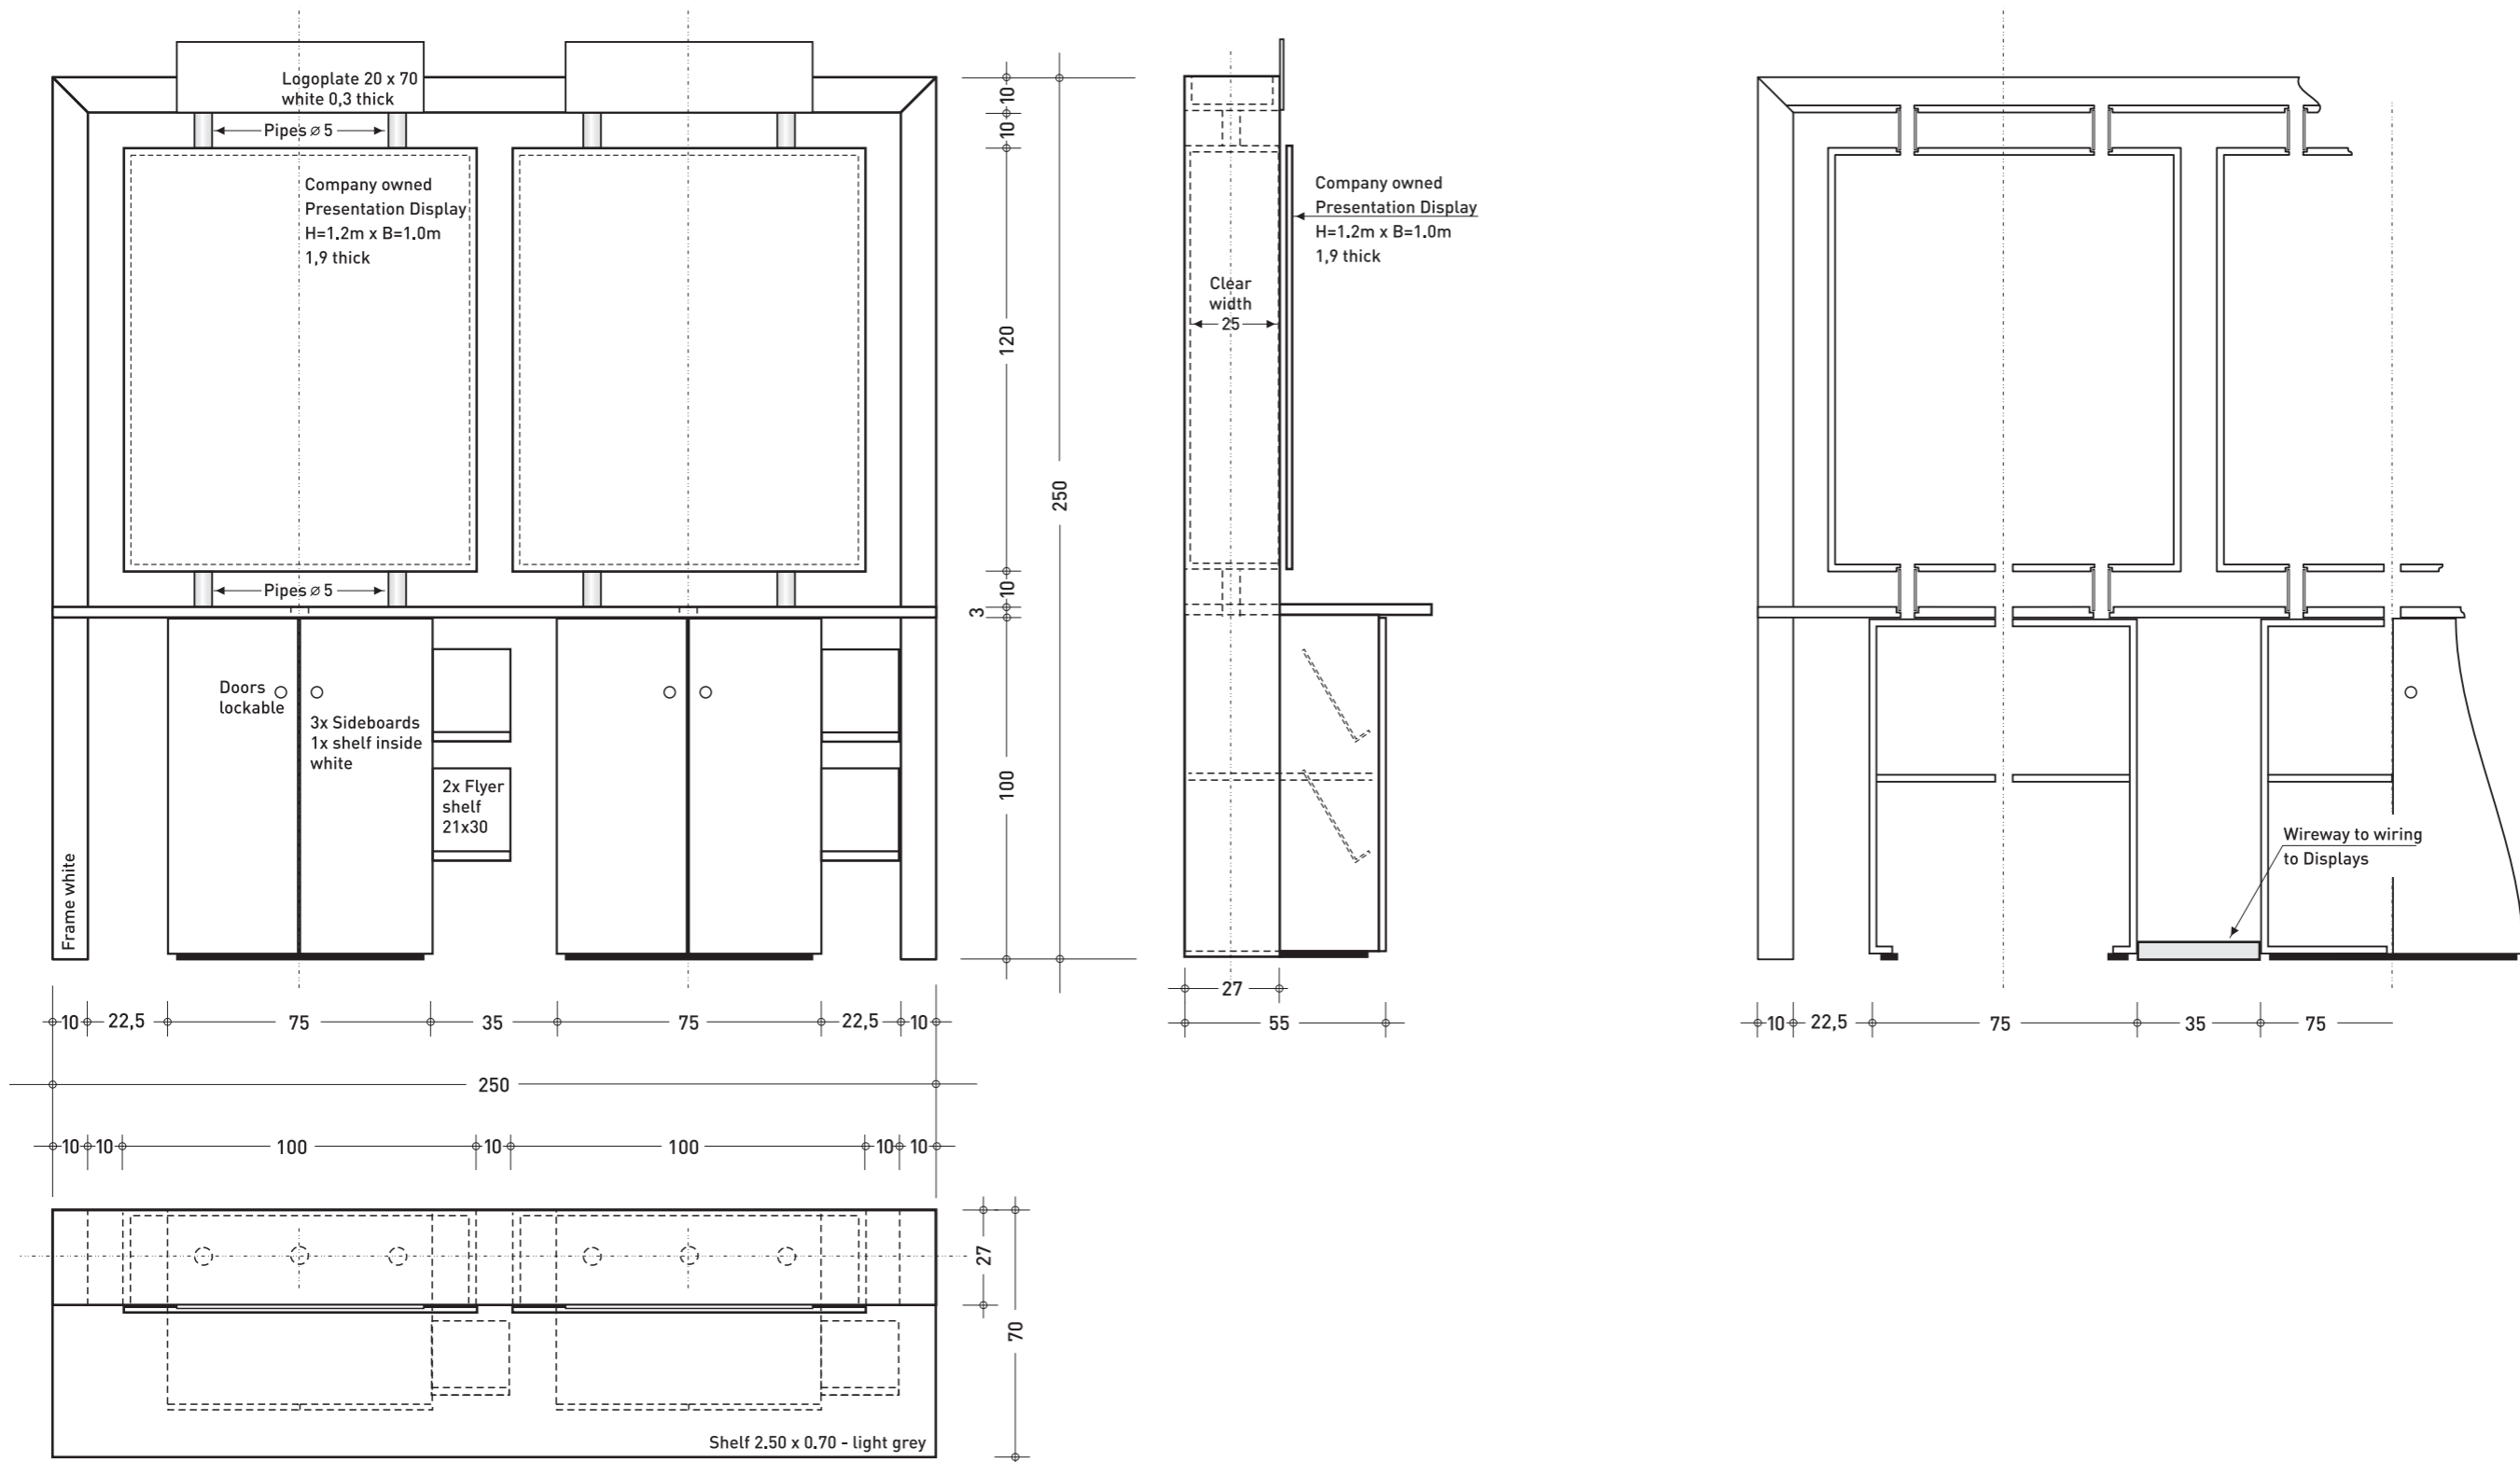

Measures Company-Kiosk - triple

M 1:20

Measures Company-Kiosk - double

Planung Januar 2011

Arge **VÖLKERS BÜRO**
RÄUME • WEGE • IDEEN

geibelbacher messeconsulting