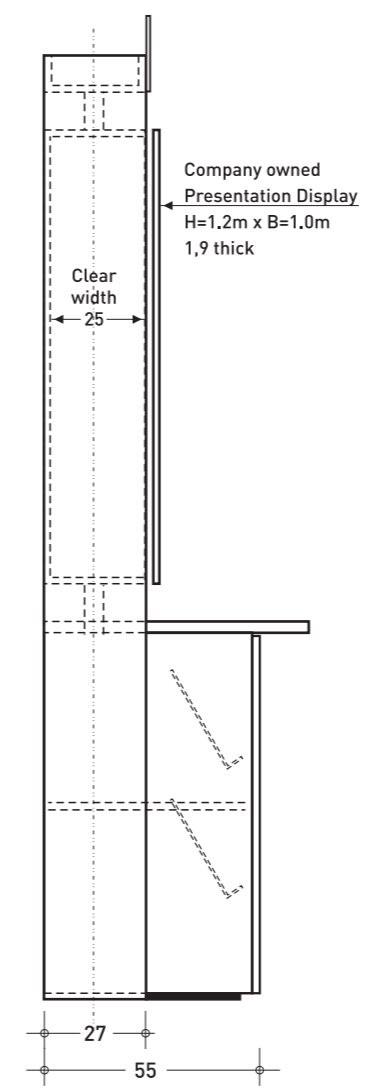

Measures Company-Kiosk - triple

M 1:20

Measures Company-Kiosk - double

Planung Januar 2011

Arge **VÖLKERS BÜRO**
RÄUME • WEGE • IDEEN

geibelbacher messeconsulting