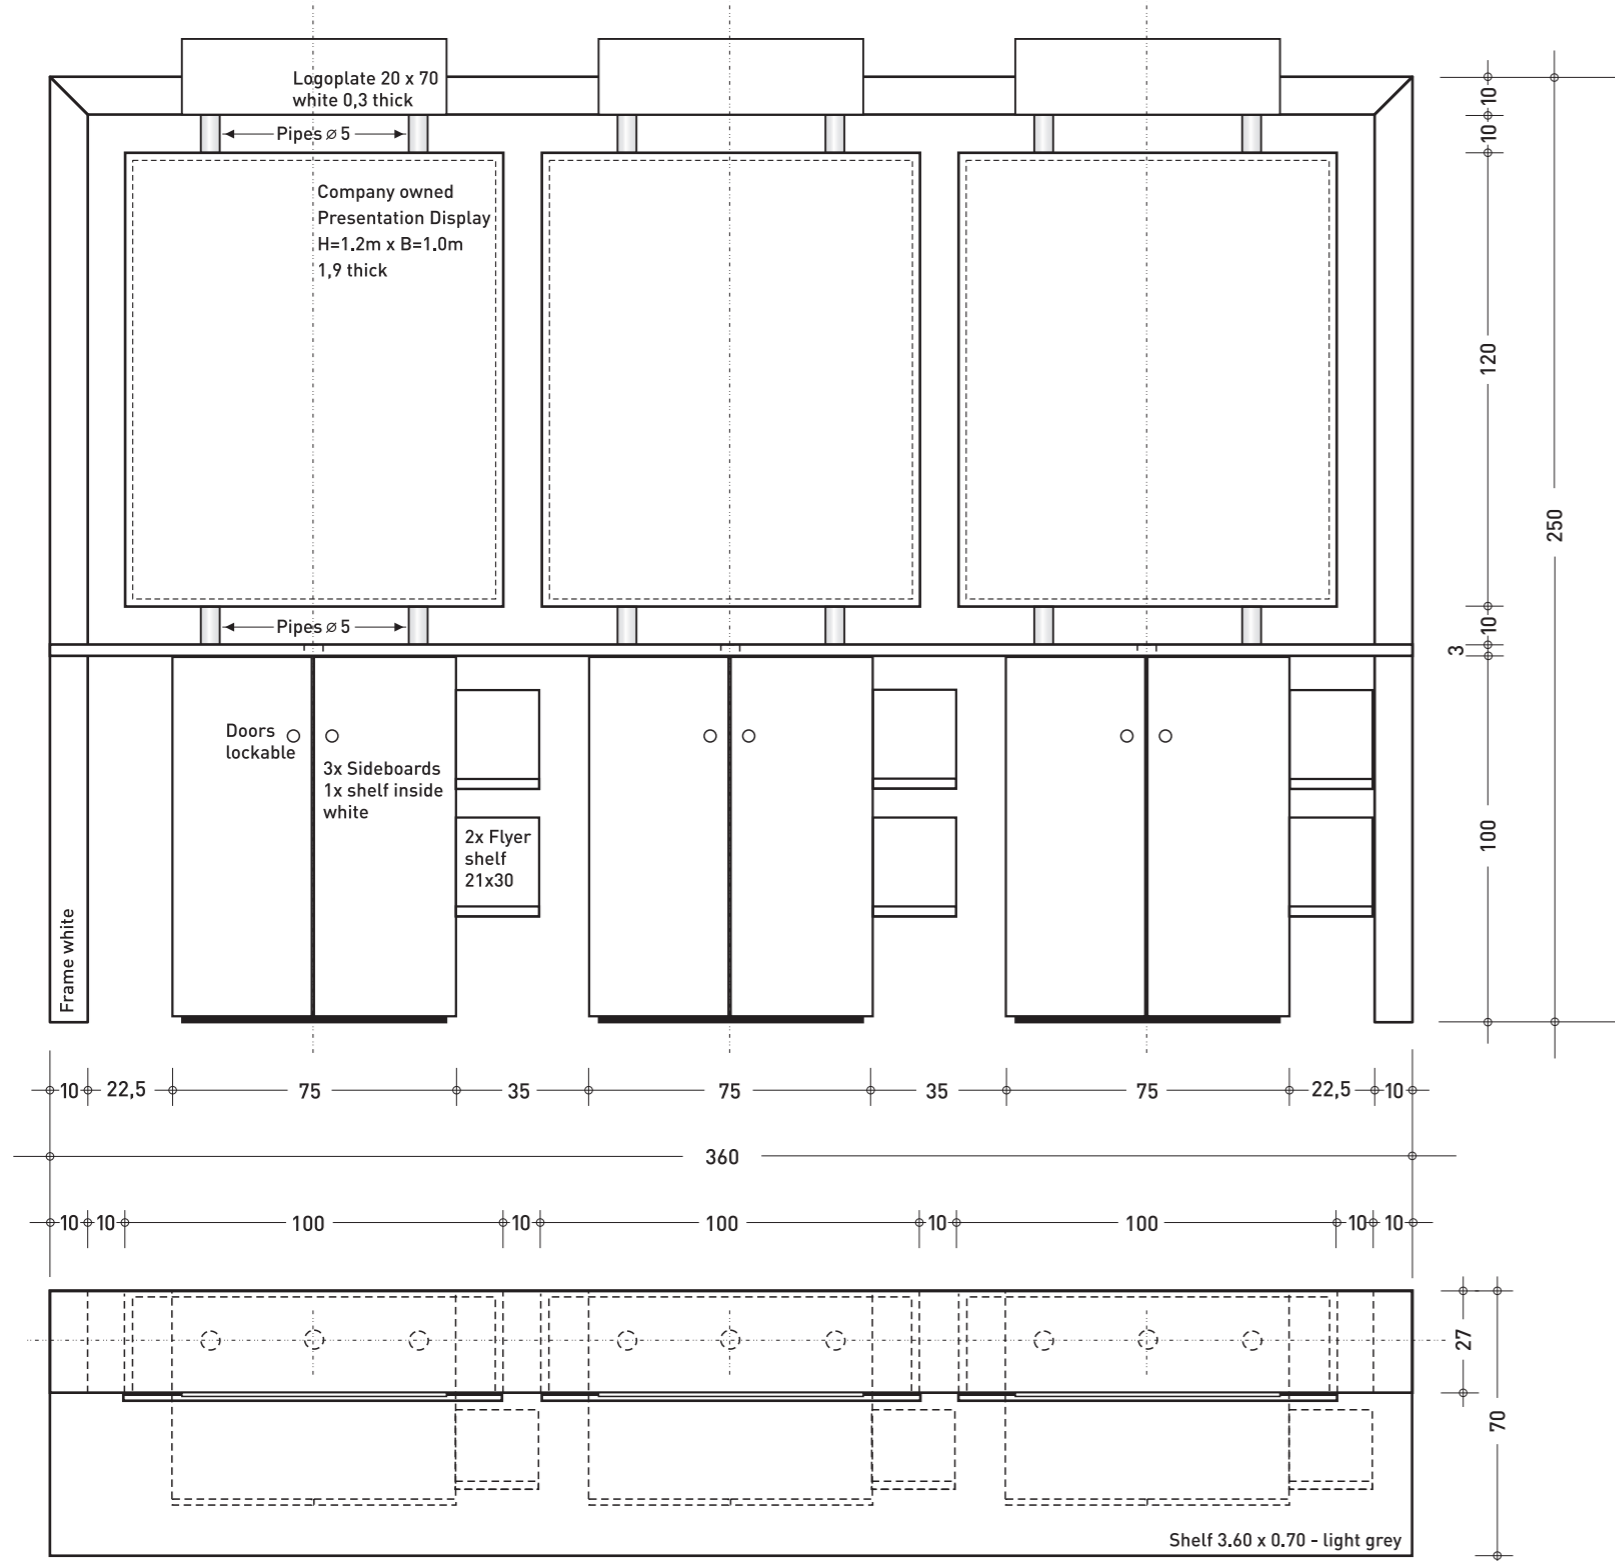

Measures Company-Kiosk - triple

M 1:20

Measures Company-Kiosk - double

Planung Januar 2011

Arge **VÖLKERS BÜRO**
RÄUME • WEGE • IDEEN

geibelbacher messeconsulting