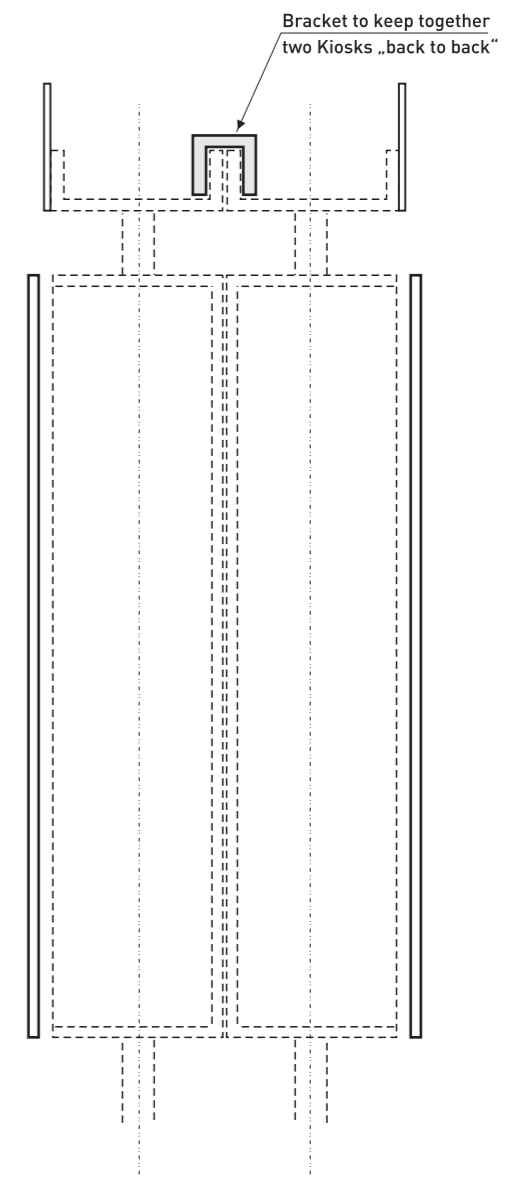

Measures Company-Kiosk - triple

M 1:20

Measures Company-Kiosk - double

Planung Januar 2011

Arge **VÖLKERS BÜRO**
RÄUME • WEGE • IDEEN

geibelbacher messeconsulting